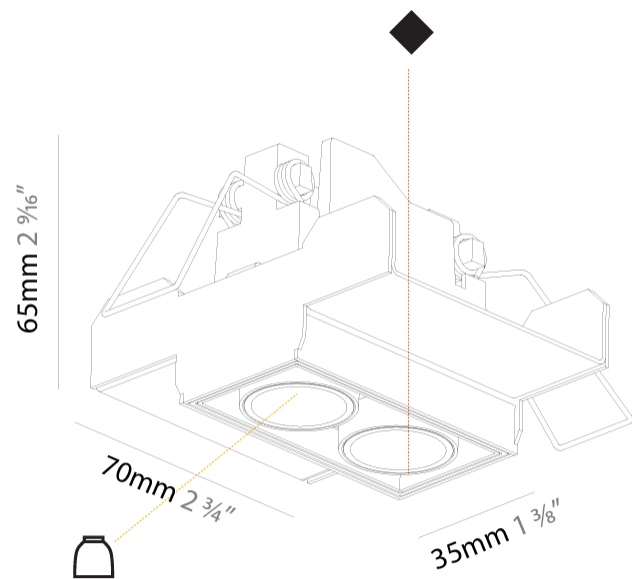

Holder Finish: WHI / BLK
Fixture Material: Aluminum Die Cast
Cut-out Measurements: 82mm / 3 1/4" x 42mm / 1 5/8"
Upon Request: Unique Ceiling Thickness

ELECTRICAL

Lamp Type: LED (Zhaga Standard)
Input Wattage (W): 7.7
Total Output Wattage (W): 6.6
Dimming: Tri-Mode (Non-Dimming and Phase Dimming (120Vac only) and 0-10V Dimming)
Driver Included: No
Driver Location: Remote
Driver Type: Constant Current - Universal
Driver Class: Class 2
Input Voltage (V): 120 - 277
Constant Current (MA): 1050

LED

Number of LEDs: 2
Color Temperature (°K): 2700 / 3000 / 3500 / 4000
Max. Delivered Lumen (lm): 319 / 348 / 356 / 363
Nominal Lumen (lm): 440 / 480 / 490 / 500
CRI: >90 CRI
Lamp Life (hrs): 50000
Upon Request: Special Color Temperature

OPTICAL

Reflector: 8 / 18 / 34
Upon Request: Special Beam Angles

RATINGS AND CERTIFICATIONS

Certified By: CSA Certified to UL and CSA Standards
Zaneen Group Inc. © 2024, 11800 388-3382, F-416-247-9319, www.zaneen.com

For additional international specifications by adding 'INT' at the end of the existing Model #. For assistance on 'custom' specifications, contact zteam@zaneen.com.
In a constant effort to supply the best product, we reserve the right to change specifications or materials without notice. The most recent specification sheets are found at zaneen.com