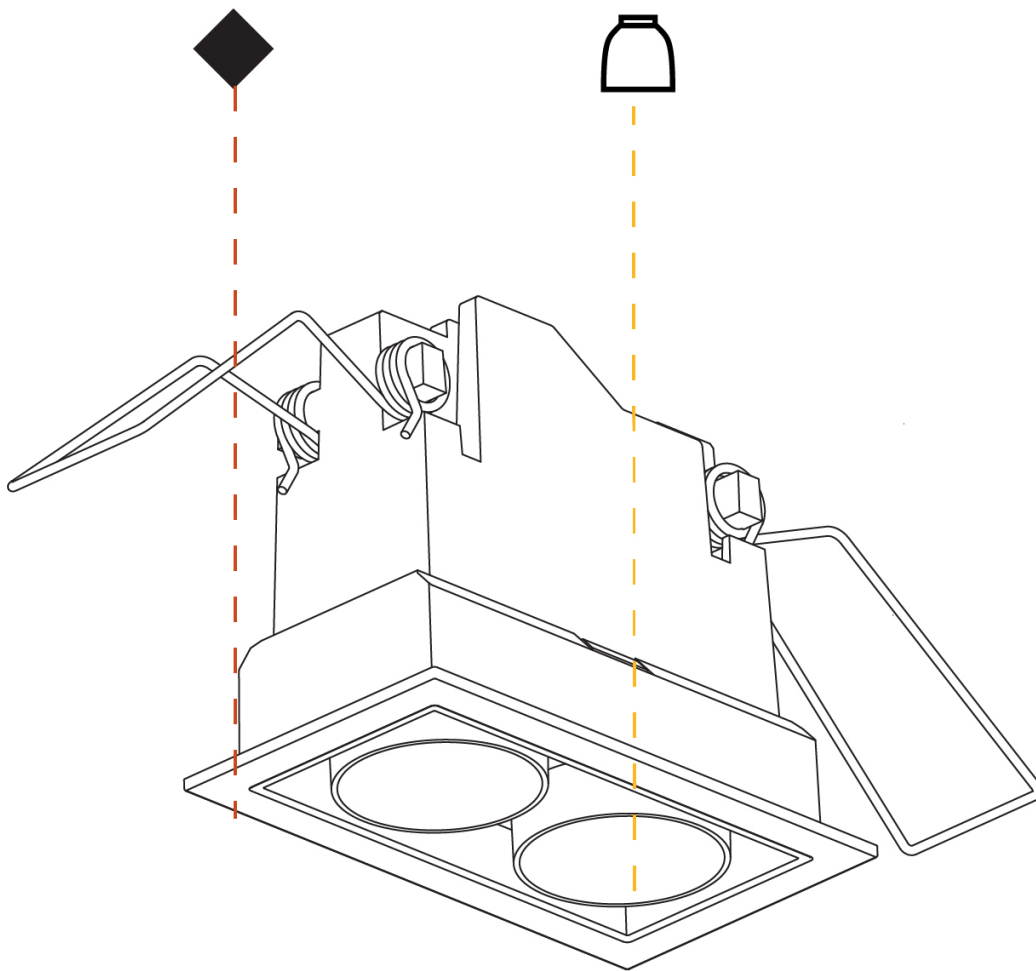

MAGIQ 2 CELL RECESSED

A35631-

PROJECT _____

TYPE _____

SPECIFIER _____

QUANTITY _____

DATE _____

A