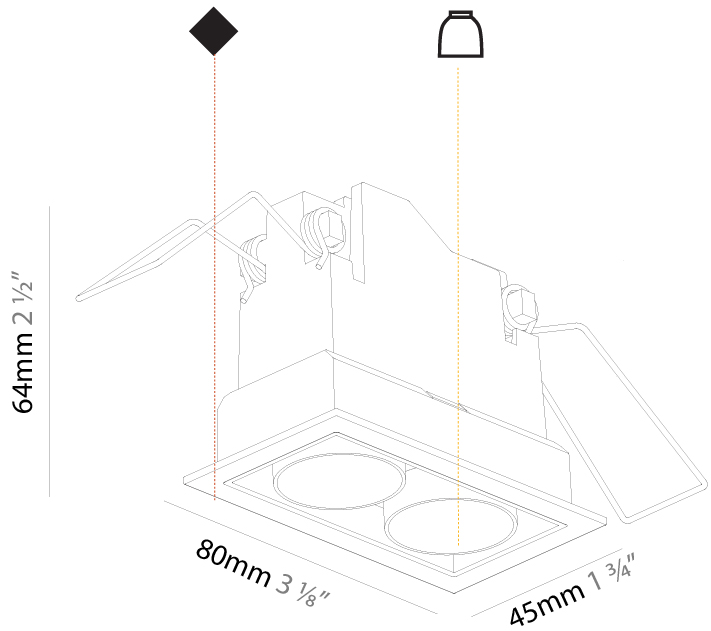

PHYSICAL

Shape: Rectangle
Length (mm): 80
Length (in): 3 1/8
Width (mm): 45
Width (in): 1 3/4
Height (mm): 64
Height (in): 2 1/2
Ceiling Thickness (mm): 10 / 12.5 / 15 / 25 / 30
Ceiling Thickness (in): 3/8 or 1/2 or 9/16 or 1 or 1 3/16
Min. Recessing Depth (mm): 100
Min. Recessing Depth (in): 3 15/16
Light Distribution: Downlight
Weight (kg): 0.145
Weight (lbs): 0.32
Fixture Finish: SSR / BKV / CWI / CRY / HAB / UFT / ITA / RUA / FTG / MYG / LOD / PUS / FRO / FUP / KIA / POP / BLS / SPG / MEY / GOH / GUM / CHC / COM / ABZ / JAG / OBR / MOS / ROR
Holder Finish: WHI / BLK
Fixture Material: Aluminum Die Cast
Cut-out Measurements: 73mm / 2 7/8" x 38mm / 1 1/2"

ELECTRICAL

Lamp Type: LED (Zhaga Standard)
Input Wattage (W): 7.7
Total Output Wattage (W): 6.6
Dimming: Tri-Mode (Non-Dimming and Phase Dimming (120Vac only) and 0-10V Dimming)
Driver Included: No
Driver Location: Remote
Driver Type: Constant Current - Universal
Driver Class: Class 2
Input Voltage (V): 120 - 277
Constant Current (MA): 1050

LED

Number of LEDs: 2
Color Temperature (°K): 2700 / 3000 / 3500 / 4000
Max. Delivered Lumen (lm): 390 / 410 / 421 / 430
Nominal Lumen (lm): 440 / 465 / 470 / 480
CRI: >90 CRI
Lamp Life (hrs): 50000

OPTICAL

Reflector°: 8 / 18 / 34

RATINGS AND CERTIFICATIONS

Certified By: CSA Certified to UL and CSA Standards
IP rating: IP20